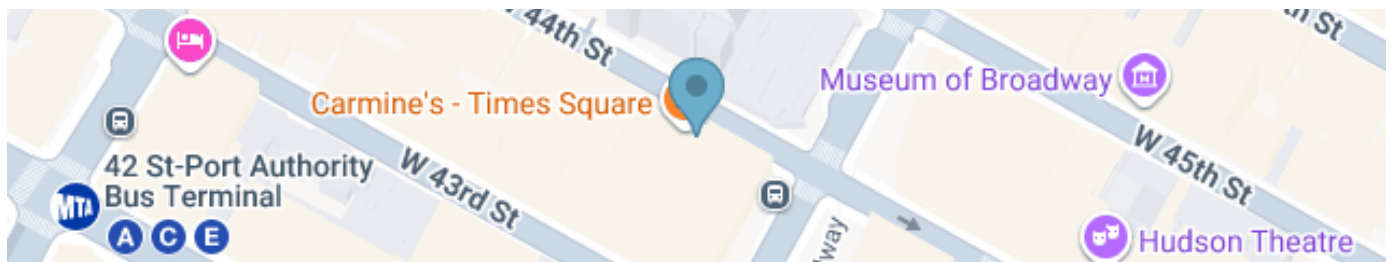

Parking

- Ⓟ There is ample and convenient parking in the Times Square area. Discount parking is available at Central Parking on 44th Street between 8th and 9th Avenue. Be sure to have your parking ticket validated in the restaurant. The nearest parking is directly across the street from the restaurant.

Carmine's - 44th Street - NYC

200 West 44th Street
New York, NY
(212) 221-3800

[View Hours, Transportation, and Other Details](#)

Reserve a ride with Uber

Plan ahead. Schedule a ride to the restaurant. [↗](#)

DISCOVER

- Dining Rewards
- Private Dining
- OpenTable Icons
- Top 100 Restaurants
- Reserve for Others
- Restaurants Near Me
- Restaurants Open Now

OPENTABLE

- About Us
- Blog
- Careers
- Press

MORE